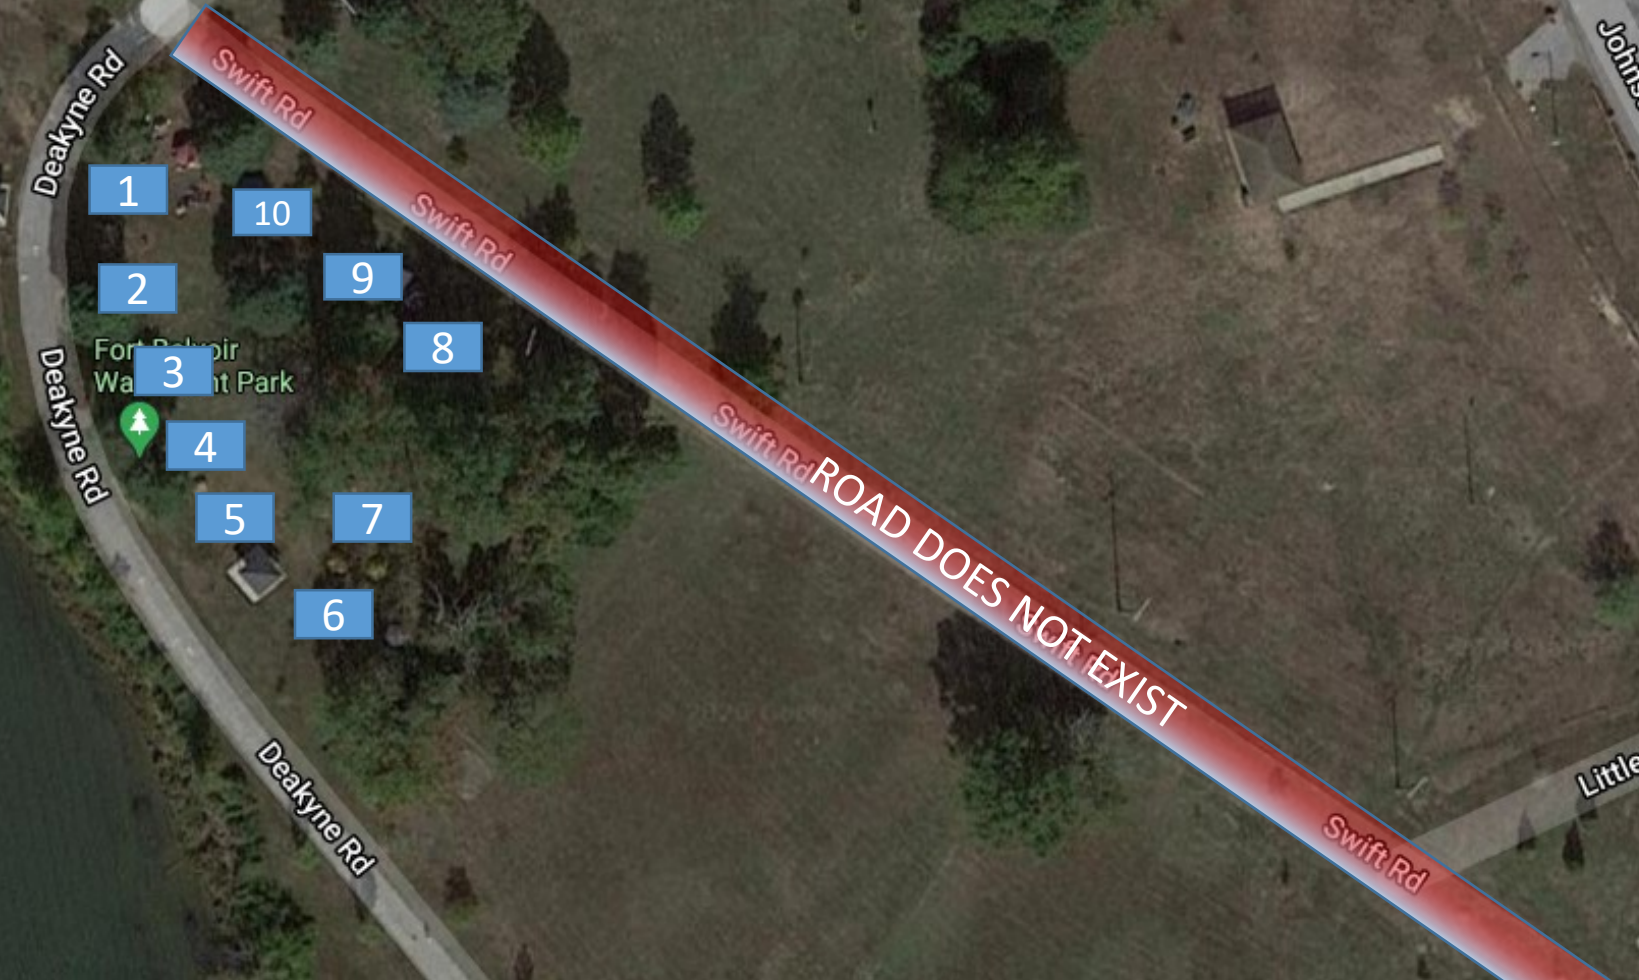

# ODR DESIGNATED PRIMITIVE TENT CAMPING AREA

Fort Belvoir  
Outdoor Recreation

Indoor Archery Range

- 1
- 2
- 3
- 4
- 5
- 6
- 7
- 8
- 9
- 10

ROAD DOES NOT EXIST