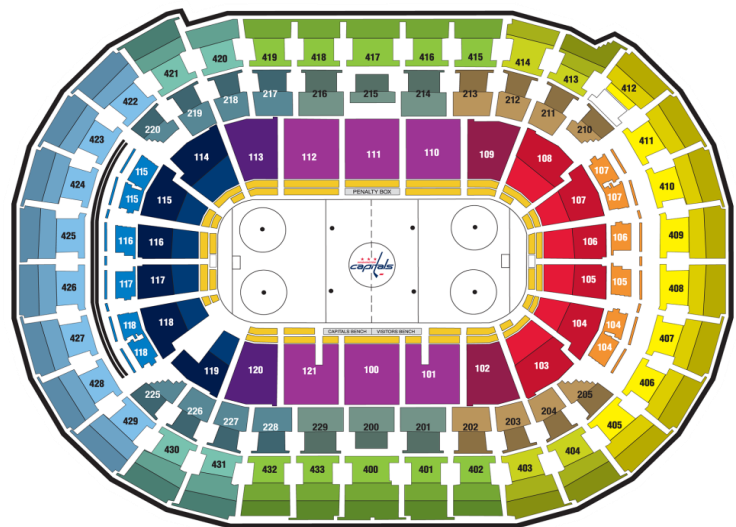

2019-20 Washington Capitals

Fort Belvoir Military Ticket Pricing

*Discounted seats available to select games below

Day	Date	Opponent	Time
Sat	10/5	Carolina	7:00
Tue	10/8	Dallas	7:00
Mon	10/14	Colorado	5:00
Wed	10/16	Toronto	7:00
Fri	10/18	NY Rangers	7:00
Fri	11/1	Buffalo	7:00
Sun	11/3	Calgary	7:00
Sat	11/9	Vegas	7:00
Mon	11/11	Arizona	7:00
Fri	11/15	Montreal	7:00
Mon	11/18	Anaheim	7:00
Sat	11/23	Vancouver	12:30
Wed	11/27	Florida	7:00
Fri	11/29	Tampa	7:00
Mon	12/9	Columbus	7:00
Wed	12/11	Boston	7:00
Sat	12/21	Tampa	7:00
Sun	1/5	SanJose	12:30
Mon	1/7	Ottawa	7:00
Sat	1/11	New Jersey	7:00
Mon	1/13	Carolina	7:00
Thu	1/16	New Jersey	7:00
Wed	1/29	Nashville	7:30
Tue	2/4	Los Angeles	7:00
Sat	2/8	Philadelphia	7:00
Mon	2/10	NY Islanders	
Thu	2/20	Montreal	7:00
Tue	2/25	Winnipeg	7:00
Wed	3/4	Philadelphia	7:00
Thu	3/12	Detroit	7:00
Sat	3/14	Chicago	7:00
Mon	3/16	Edmonton	7:00
Fri	3/20	Ottawa	7:00
Tue	3/24	St. Louis	7:00
Thu	3/26	NY Rangers	7:00
Tue	3/31	Toronto	7:00
Thu	4/2	Minnesota	7:00

Seat Locations			
Center Preferred (100-101, 121, 110-112)		\$236	\$208
Center Preferred (102,109)	Center Preferred (113, 120)	\$208	\$164
Lower Preferred Ends (103-108)	Lower Preferred Ends (114-119)	\$170	\$142
Club Center (214-216, 229, 200-201)		\$192	\$170
Club Ends (202-205, 210-213)	Club Ends (217-220, 225-228)	\$159	\$137
Mezzanine Center (400-402,432-433, 415-419)		\$98	\$76
Mezzanine Ends (403-414)	Mezzanine Ends (420-431)	\$76	\$54

A FREE Capitals T-shirt is included with each purchased ticket!

Capital One Arena Seating Chart

Tickets must be prepaid, ordered in advance based on availability with the Capitals and picked up by WILL CALL at the Box Office. Tickets must be ordered at least 5 business days in advance of the selected game.
NO REFUNDS OR EXCHANGES UNLESS THE GAME IS UNAVAILABLE.